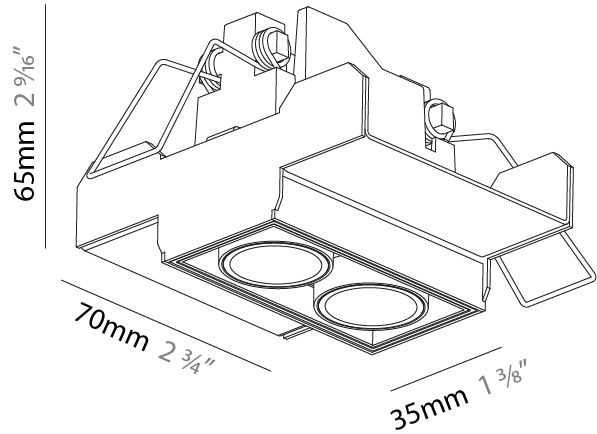

GENERAL

Series: Magiq Micro Dot
Subseries: Magiq 2 Cell Micro-Dot
Brand: Prolicht
Division: Architectural
Mounting Type: Trimless
Mounting Location: Ceiling
Subcategory: Downlight

PHYSICAL

Shape: Rectangle
Length (mm): 70
Length (in): 2 ¾
Width (mm): 35
Width (in): 1 ⅜
Height (mm): 65
Height (in): 2 ⅞
Ceiling Thickness (mm): 12.5
Ceiling Thickness (in): 1/2
Min. Recessing Depth (mm): 100
Min. Recessing Depth (in): 3 ⅝
Light Distribution: Downlight
Weight (kg): 0.241
Weight (lbs): 0.53
Fixture Finish: BLK
Fixture Material: Aluminum Die Cast
Cut-out Measurements: 82mm / 3 1/4" x 42mm / 1 5/8"
Upon Request: Unique Ceiling Thickness

ELECTRICAL

Lamp Type: LED (Zhaga Standard)
Input Wattage (W): 9
Total Output Wattage (W): 6.6
Dimming: Tri-Mode (Non-Dimming and Phase Dimming (120Vac only) and 0-10V Dimming)
Driver Included: No
Driver Location: Remote
Driver Type: Constant Current - Universal
Driver Class: Class 2
Input Voltage (V): 120 - 277
Constant Current (MA): 1050

LED

Number of LEDs: 2
Color Temperature (°K): 2700 / 3000 / 3500 / 4000
Max. Delivered Lumen (lm): 320 / 349 / 357 / 364
Nominal Lumen (lm): 440 / 465 / 470 / 480
CRI: >90 CRI
Lamp Life (hrs): 50000
Upon Request: Special Color Temperature

OPTICAL

Optic°: 22 / 38
Upon Request: Special Beam Angles

RATINGS AND CERTIFICATIONS

Certified By: CSA Certified to UL and CSA Standards
IP rating: IP44