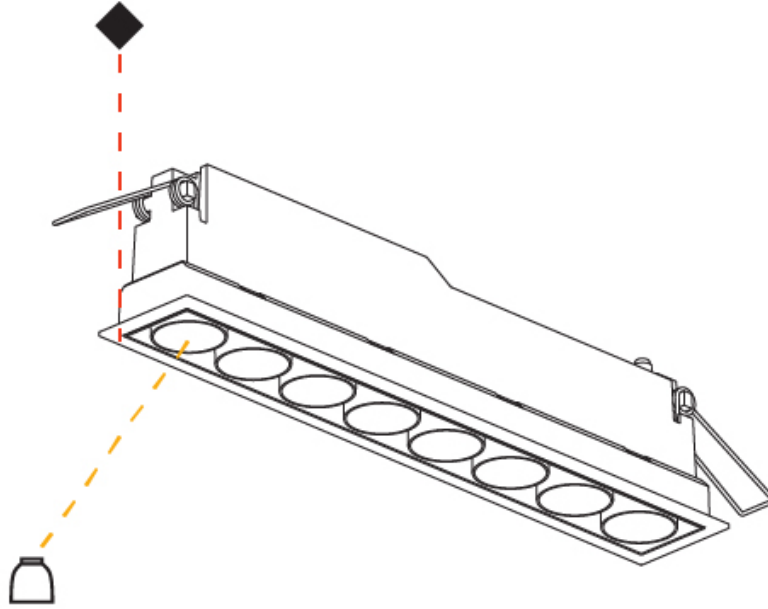

MAGIQ 8 CELL MICRO-DOT RECESSED

A35787-

PROJECT	_____
TYPE	_____
SPECIFIER	_____
QUANTITY	_____
DATE	_____

A