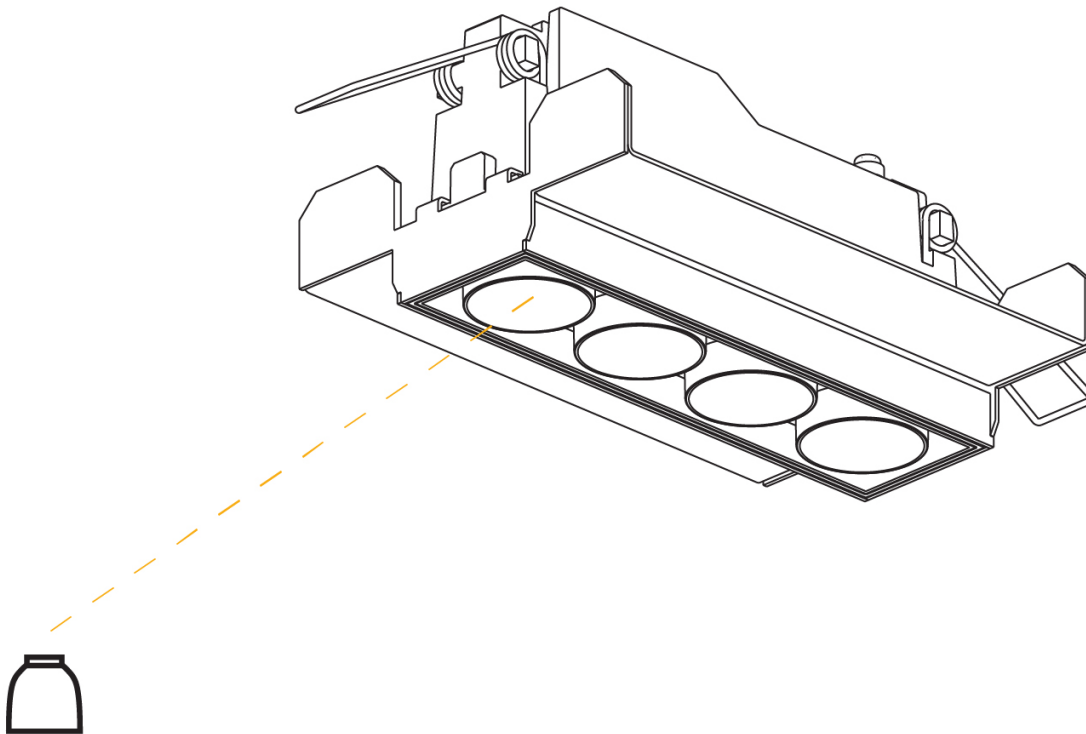

MAGIQ 4 CELL MICRO-DOT TRIMLESS

A35782-

PROJECT

TYPE

SPECIFIER

QUANTITY

DATE