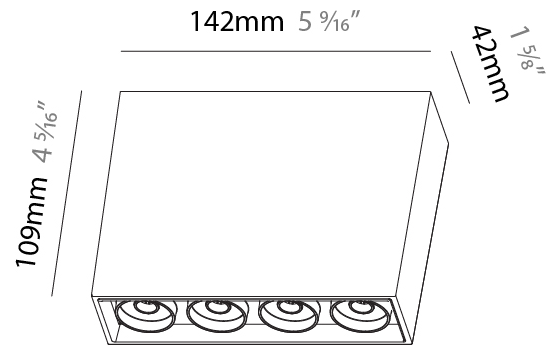

GENERAL

Series: Magiq Micro Dot
Subseries: Magiq 4 Cell Micro-Dot
Brand: Prolicht
Division: Architectural
Mounting Type: Surface
Mounting Location: Ceiling
Subcategory: Flush Mount

PHYSICAL

Shape: Rectangle
Length (mm): 142
Length (in): 5 ⁹/₁₆
Width (mm): 42
Width (in): 1 ⁵/₈
Height (mm): 109
Height (in): 4 ⁵/₁₆
Light Distribution: Direct
Weight (kg): 0.65

Fixture Finish: SSR / BKV / CWI / CRY / HAB / UFT / ITA / RUA / FTG / MYG / LOD / PUS / FRO / FUP / KIA / POP / BLS / SPG / MEY / GOH / GUM / CHC / COM / ABZ / JAG / OBR / MOS / ROR

Fixture Material: Aluminum Die Cast

ELECTRICAL

Lamp Type: LED (Zhaga Standard)
Input Wattage (W): 13
Total Output Wattage (W): 11.8
Dimming: Tri-Mode (Non-Dimming and Phase Dimming (120Vac only) and 0-10V Dimming)
Driver Included: Yes
Driver Location: Integrated
Driver Type: Constant Current - Universal
Driver Class: Class 1
Input Voltage (V): 120 - 277
Constant Current (MA): 1050mA

LED

Number of LEDs: 4
Color Temperature (°K): 2700 / 3000 / 3500 / 4000
Max. Delivered Lumen (lm): 640 / 691 / 706 / 720
Nominal Lumen (lm): 880 / 950 / 970 / 990
CRI: >90 CRI
Efficiency (%): 80
Lamp Life (hrs): 50000

OPTICAL

Optic°: 22 / 38
Adjustability: Fixed

RATINGS AND CERTIFICATIONS

Certified By: Certified for North American Standards
IP rating: IP20