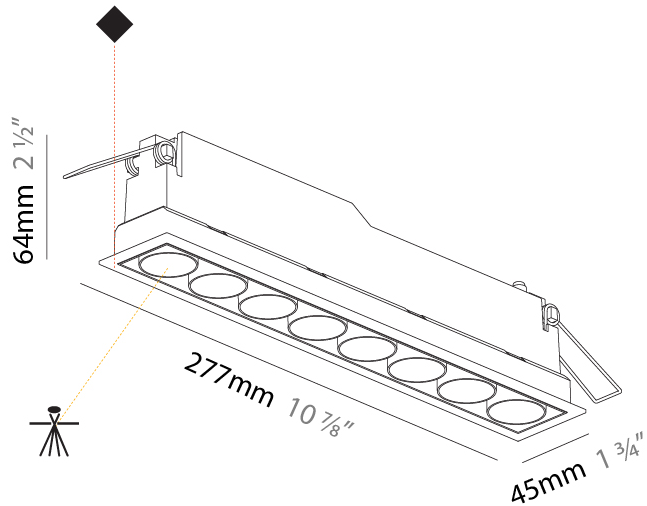

PHYSICAL

Shape: Rectangle
Length (mm): 277
Length (in): 10 7/8
Width (mm): 45
Width (in): 1 3/4
Height (mm): 64
Height (in): 2 1/2
Ceiling Thickness (mm): 10 / 12.5 / 15 / 25 / 30
Ceiling Thickness (in): 3/8 or 1/2 or 9/16 or 1 or 1 3/16
Min. Recessing Depth (mm): 100
Min. Recessing Depth (in): 3 15/16
Light Distribution: Downlight
Weight (kg): 0.518
Weight (lbs): 1.14
Fixture Finish: SSR / BKV / CWI / CRY / HAB / UFT / ITA / RUA / FTG / MYG / LOD / PUS / FRO / FUP / KIA / POP / BLS / SPG / MEY / GOH / GUM / CHC / COM / ABZ / JAG / OBR / MOS / ROR
Fixture Material: Aluminum Die Cast
Cut-out Measurements: 270mm / 10 5/8" x 38mm / 1 1/2"

ELECTRICAL

Lamp Type: LED (Zhaga Standard)
Input Wattage (W): 30.2
Total Output Wattage (W): 26.6
Dimming: Tri-Mode (Non-Dimming and Phase Dimming (120Vac only) and 0-10V Dimming)
Driver Included: No
Driver Location: Remote
Driver Type: Constant Current - Universal
Driver Class: Class 2
Input Voltage (V): 120 - 277
Constant Current (MA): 1050

LED

Number of LEDs: 8
Color Temperature (°K): 2700 / 3000 / 3500 / 4000
Max. Delivered Lumen (lm): 1280 / 1382 / 1411 / 1440
Nominal Lumen (lm): 1760 / 1900 / 1940 / 1980
CRI: >90 CRI
Lamp Life (hrs): 50000

OPTICAL

Optic°: 22 / 38

RATINGS AND CERTIFICATIONS

Certified By: CSA Certified to UL and CSA Standards
IP rating: IP44

270mm x 38mm
10 5/8" x 1 1/2"

100mm
3 15/16"

5 - 30mm
3/16" - 1 3/16"