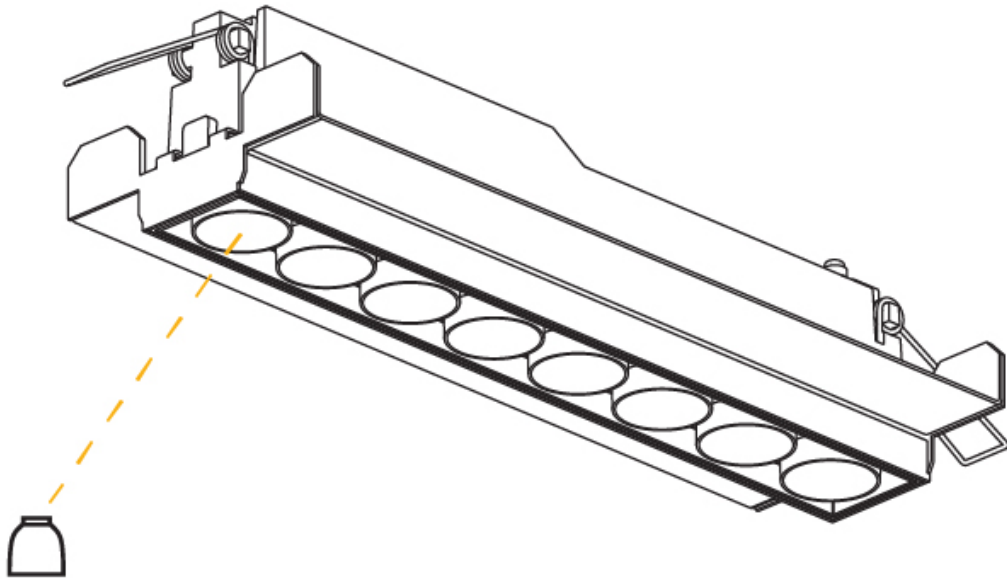

MAGIQ 8 CELL MICRO-DOT TRIMLESS

A35783-

PROJECT

TYPE

SPECIFIER

QUANTITY

DATE