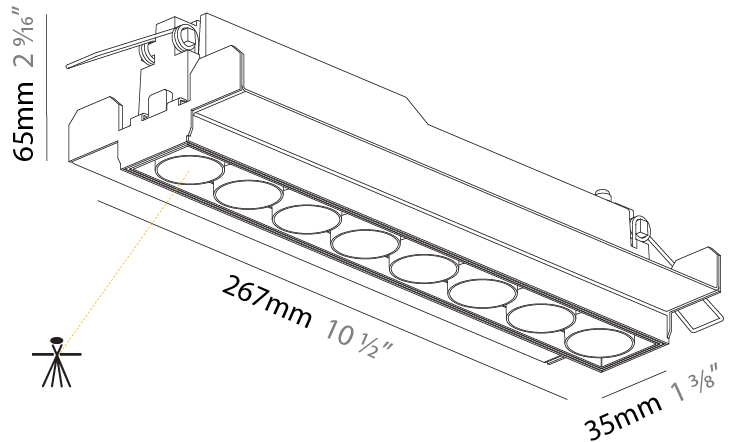

GENERAL

Series: Magiq Micro Dot
Subseries: Magiq 8 Cell Micro-Dot
Brand: Prolicht
Division: Architectural
Mounting Type: Trimless
Mounting Location: Ceiling
Subcategory: Downlight

PHYSICAL

Shape: Rectangle
Length (mm): 267
Length (in): 10 1/2
Width (mm): 35
Width (in): 1 3/8
Height (mm): 64
Height (in): 2 1/2
Ceiling Thickness (mm): 12.5
Ceiling Thickness (in): 1/2
Min. Recessing Depth (mm): 100
Min. Recessing Depth (in): 3 15/16
Light Distribution: Downlight
Weight (kg): 0.737
Weight (lbs): 1.61
Fixture Material: Aluminum Die Cast
Cut-out Measurements: 272mm / 10 11/16" x 42mm / 1 5/8"
Upon Request: Unique Ceiling Thickness

ELECTRICAL

Lamp Type: LED (Zhaga Standard)
Input Wattage (W): 30.2
Total Output Wattage (W): 25.9
Dimming: Tri-Mode (Non-Dimming and Phase Dimming (120Vac only) and 0-10V Dimming)
Driver Included: No
Driver Location: Remote
Driver Type: Constant Current - Universal
Driver Class: Class 2
Input Voltage (V): 120 - 277
Constant Current (MA): 1050

LED

Number of LEDs: 8
Color Temperature (°K): 2700 / 3000 / 3500 / 4000
Max. Delivered Lumen (lm): 1281 / 1388 / 1412 / 1441
Nominal Lumen (lm): 1761 / 1908 / 1941 / 1980
CRI: >90 CRI
Lamp Life (hrs): 50000
Upon Request: Special Color Temperature

OPTICAL

Optic°: 21 / 38
Upon Request: Special Beam Angles

RATINGS AND CERTIFICATIONS

Certified By: CSA Certified to UL and CSA Standards
IP rating: IP44